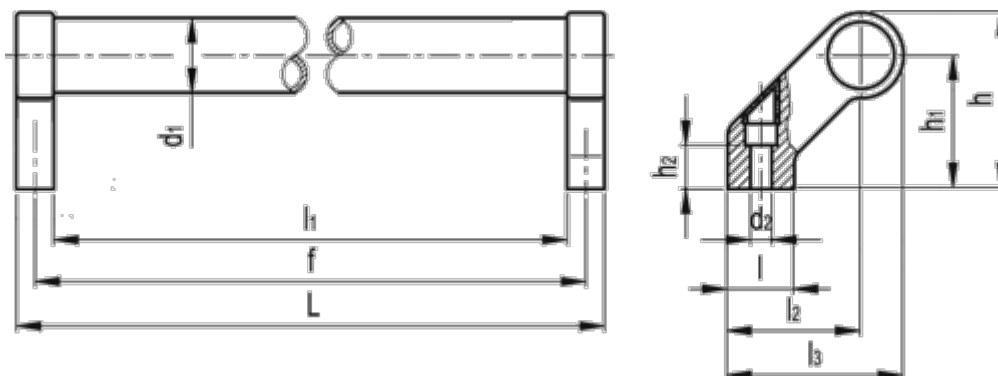

Data Sheet

Article number: 20139600B

Description: E+G Handle GN 333-28-600-B-EL

Measures

d1	= 28	l2	= 50
d2	= 6.5	l3	= 66
f +/-0.5	= 600	Weight (g)	= 570
h	= 66		
h1	= 50		
h2	= 17		
L	= 614		
l1	= 586		